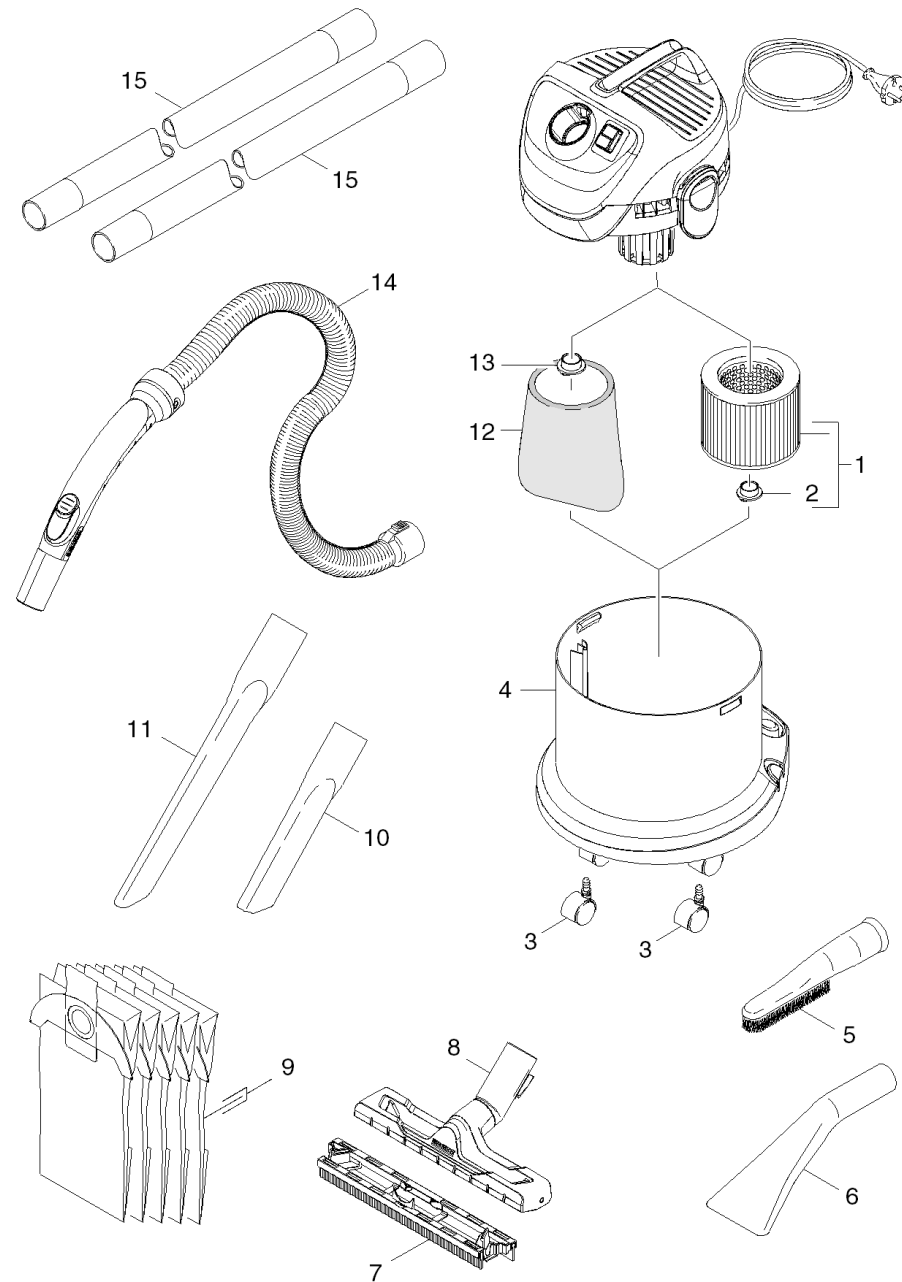

Short spare parts list (1.629-764.3)

Home and Garden \ Vacuum cleaner \ Wet-/Dry vacuum cleanerwet \ WD 2 Cartridge Filter Kit *EU-I \ Short spare parts list

Short spare parts list (1.629-764.3)

Home and Garden \ Vacuum cleaner \ Wet-/Dry vacuum cleanerwet \ WD 2 Cartridge Filter Kit *EU-I \ Short spare parts list

KÄRCHER

POS	Article no.	Description	Quantity	Unit
1	6.414-552.0	Cartridge filter	1.000	ST
2	4.075-012.0	Closure complete	1.000	ST
3	6.435-353.0	Castor D 42	4.000	ST
4	5.070-667.0	Tank	1.000	ST
5	2.863-147.0	Suction brush black	1.000	ST
6	2.863-145.0	Car nozzle packaged	1.000	ST
7	4.629-016.0	Mixing insert floor nozzle packaged	1.000	ST
8	4.629-013.0	Floor tool clip packaged	1.000	ST
9	6.904-322.0	Filter bags 5St.	1.000	ST
10	6.900-385.0	Crevice nozzle DN35	1.000	ST
11	2.863-144.0	Crevice nozzle 350mm	1.000	ST
12	5.731-595.0	Filter	1.000	ST
13	9.036-691.0	Covering cap	1.000	ST
14	9.012-109.0	Suction hose complete DN35x2	1.000	ST
15	2.863-148.0	Suction tube DN35	2.000	ST